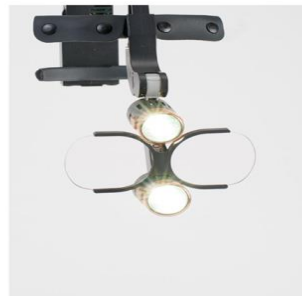

LAMPARA FRONTAL DR. KIM DOBLE LUZ LED Y LUPAS

Lenses

- Optional loupe (1.3-1.5x magnification) or telescope (2.0-2.5x) help you see clearly
- Customize your loupe based on pupillary distance (PD) and farsightedness (hyperopia).
- Attach/remove loupe/telescope without tools

Convenience

- Headlight with optional loupe shown. Pushing down the light-loupe assembly turns on the light and places the loupe in your field of view. You can select one of two downward angles, pending your preferred working position. Simply direct the light with your head.